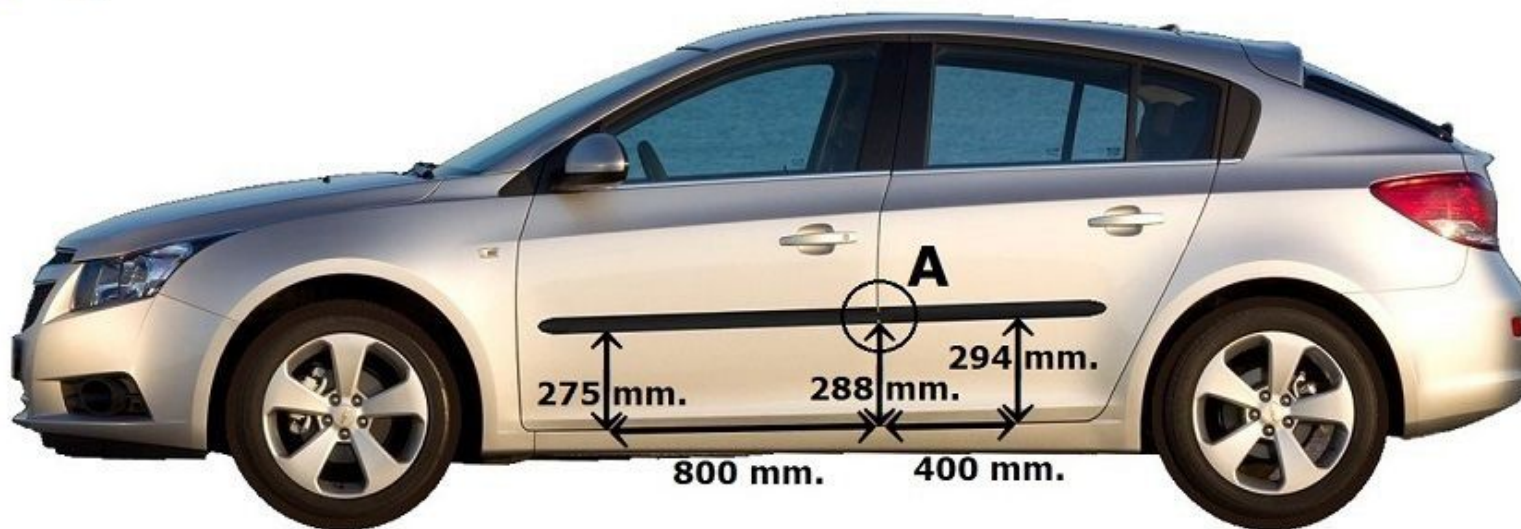

Chevrolet Cruze HB 2012→16

PU Side Mouldings

F-1

RH FRONT RH REAR

← FRONT

LH FRONT LH REAR

Degrease/entletten/degraisser/ontvetten
Alcohol/Alkohol/Alcool/Alcohol

1